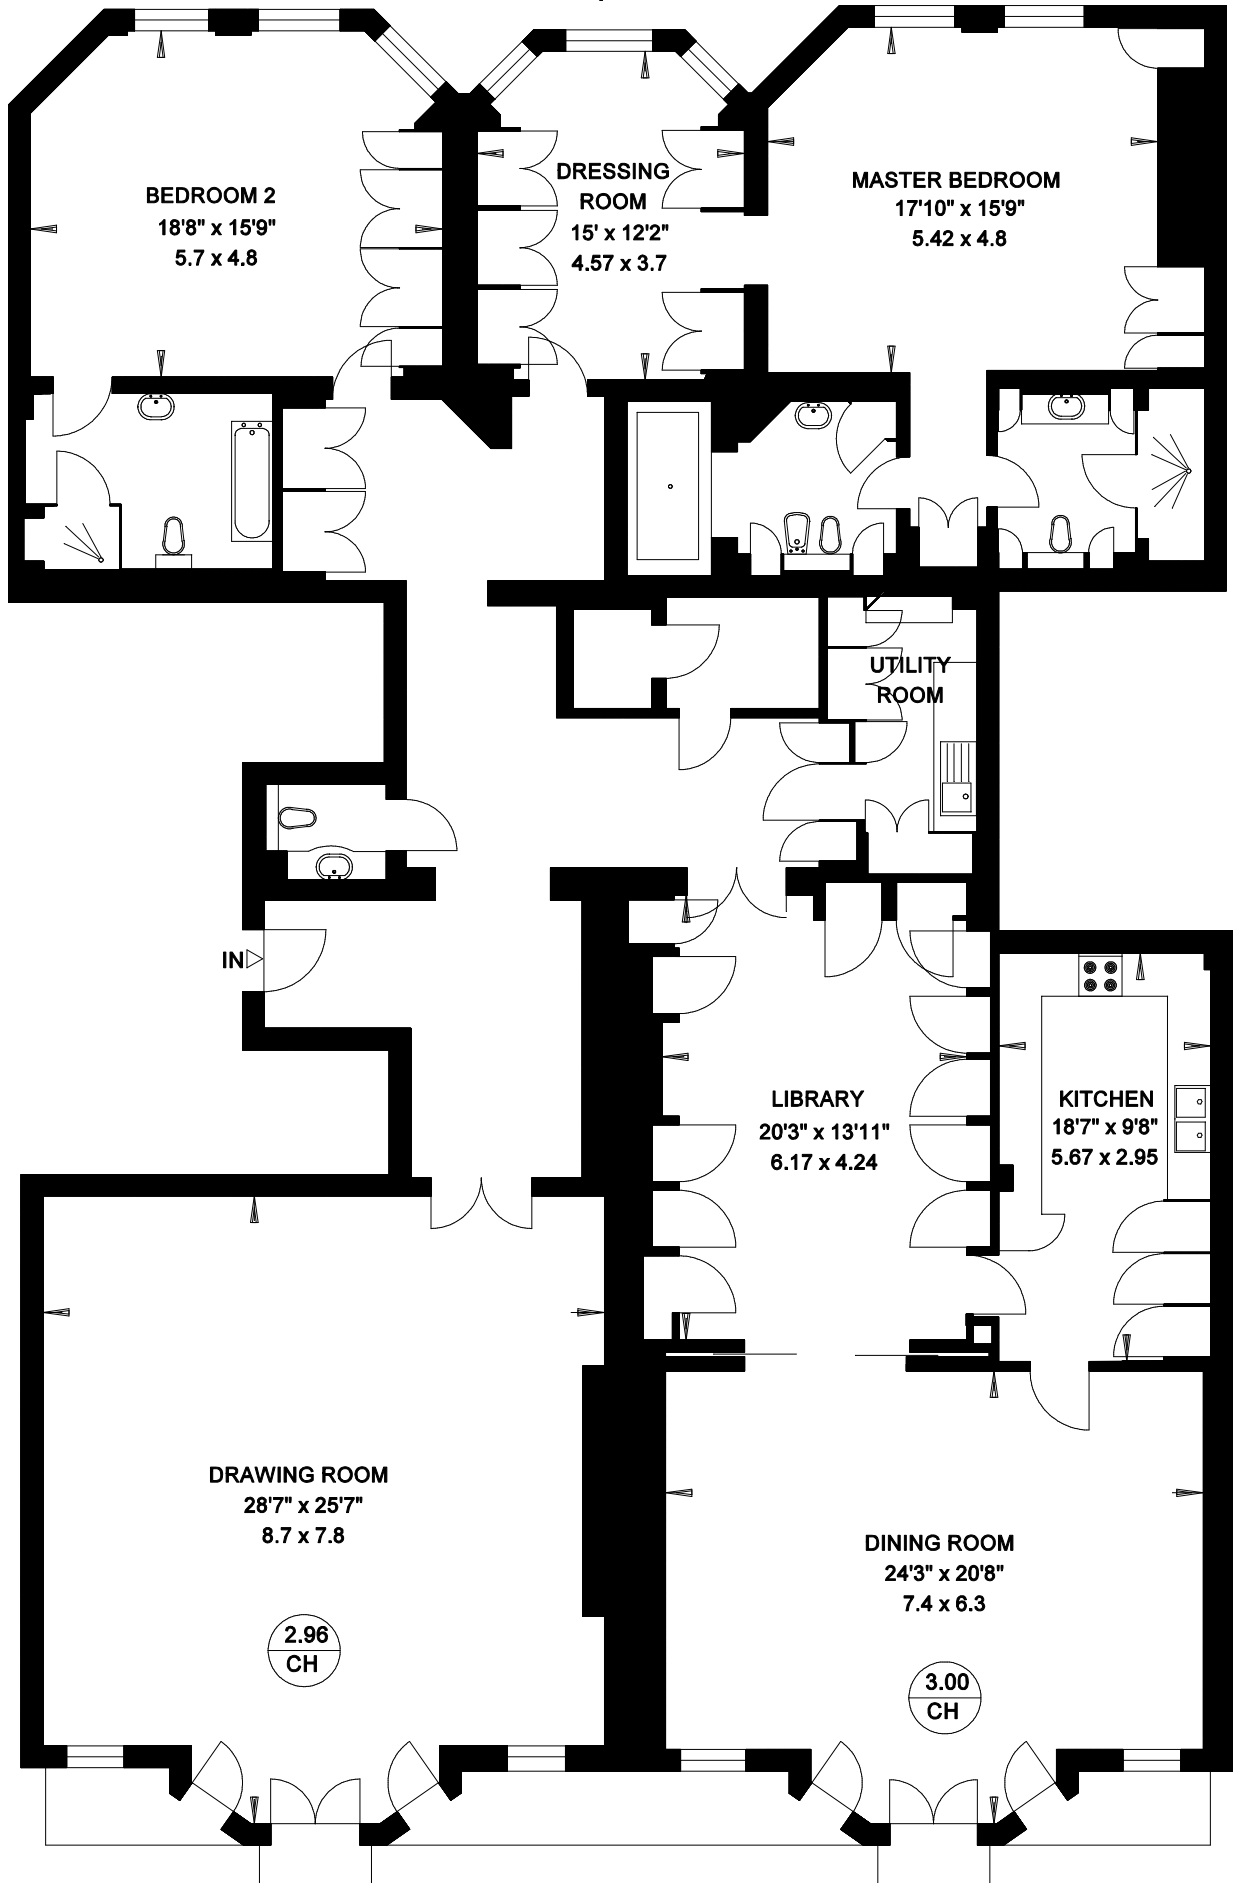

**FLAT 3**  
**CAMBRIDGE GATE**  
**LONDON NW1**

**Gross Internal Area = 337 sq. metres**  
**3630 sq. feet**

**SECOND FLOOR**