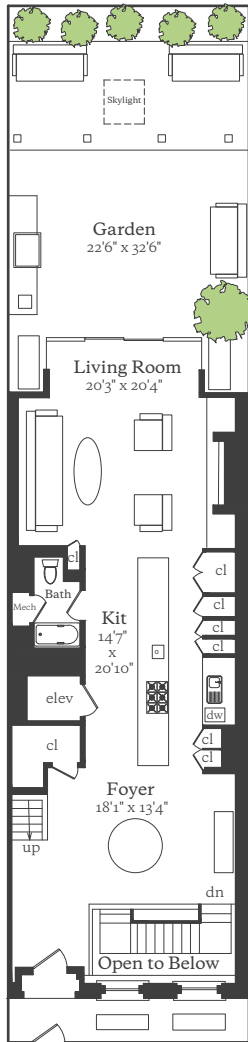

Basement
Ceiling Height 9'6"/10'8"

Garden Level
Ceiling Height 8'5"/18'3"

Mezzanine Level
Ceiling Height 8'6"

Third Floor
Ceiling Height 8'5"

Fourth Floor
Ceiling Height 9'6"

Fifth Floor
Ceiling Height 9'9"

Roof
Ceiling Height 0'0"

Floor Plan measurements and square footages are approximate and are for illustrative purposes only. There is no guarantee, warranty or representation as to the accuracy and completeness of the floor plan.