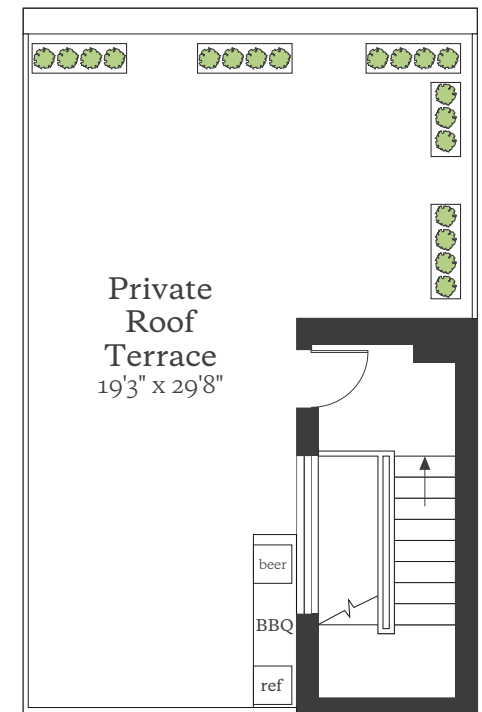

Lower Level
Ceiling Height 9'10"

Upper Level
Ceiling Height 10'3"

Roof Terrace