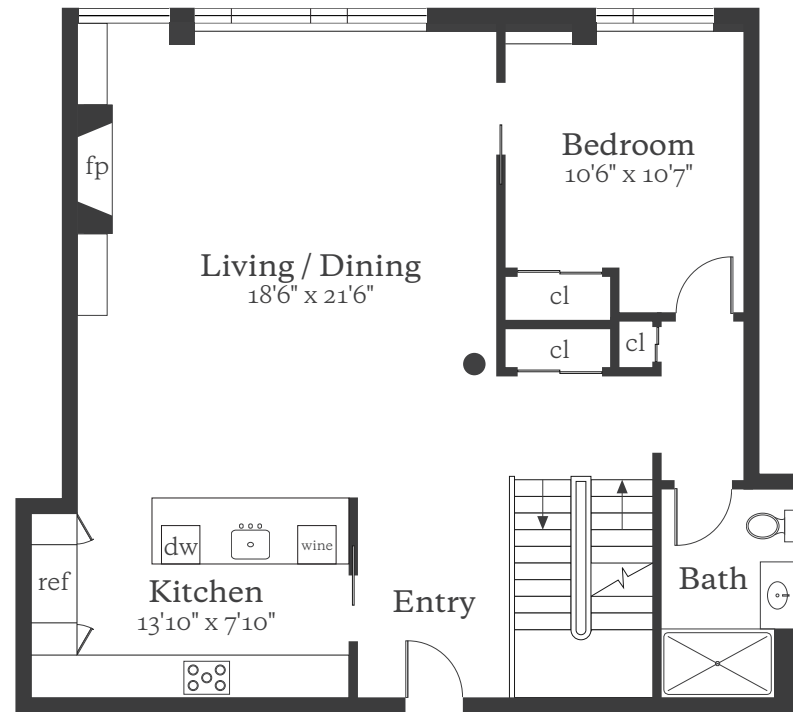

Lower Level
Ceiling Height 9'10"

Upper Level
Ceiling Height 10'3"

Roof Terrace