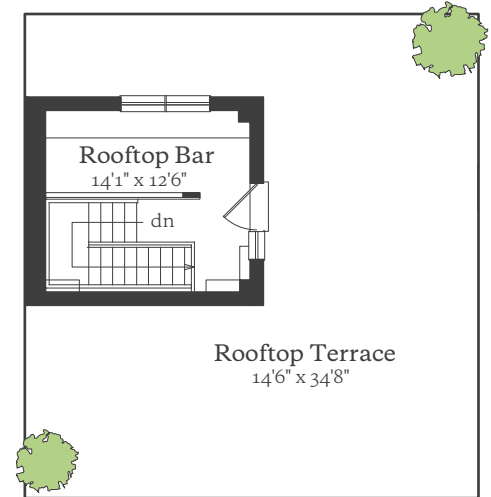

First Level
Ceiling Height 10'6"

Second Level
Ceiling Height 8'9"

Third Level / Roof Terrace
Ceiling Height 8'8"